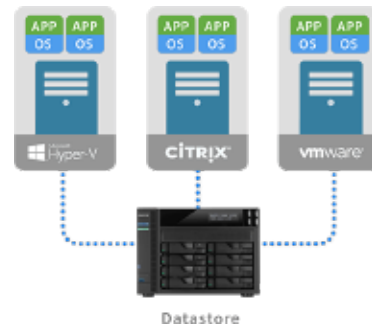

Integrates a Variety of Enterprise Applications