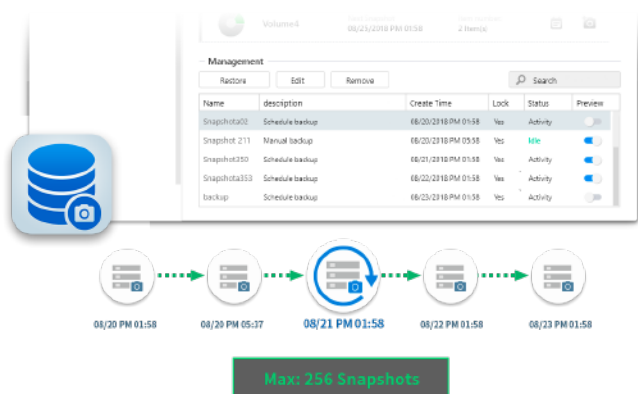

Comprehensive Backup Solutions

ASUSTOR's comprehensive backup solution provides more than twelve backup options, including, but not limited to Amazon S3, Dropbox, Google Drive, and Onedrive. ASUSTOR Backup Plan for Windows as well as Time Machine for macOS provide easy backups for desktop and laptops while MyArchive removable hard drives provide long term storage. Btrfs is now supported and with Snapshot Center, can take snapshots of your information in the event of unintentional modification. Restore previous versions easily with Snapshot Center.

Cross-Platform Multi-User Access

The ASUSTOR NAS provides seamless cross-platform and multi-user access, allowing you to easily connect to your NAS from Windows, Mac OS X or Unix-like operating systems no matter if you are using a PC, notebook, tablet or smartphone.

4096	512
Accounts	Groups
512	512
Shared Folders	Concurrent Connections

Snapshot Center

Snapshot Center is a new feature for ASUSTOR NAS devices to utilize Btrfs and iSCSI volumes to take snapshots of the information inside a NAS. Snapshot Center supports up to 256 snapshots of a volume and can be done every five minutes, creating a backup that can be restored easily if data is damaged or lost.

ASUSTOR EZ Sync

1. All new UI. Simpler and easier to operate. View NAS information quickly.
2. More complete settings - offering detailed folder lists. Easily select folders and files not in a folder.
3. Notifications for abnormal status
4. Support 2-step verification increase account safety.
5. Improve NAS connecting and file sync system stability for better user experience.