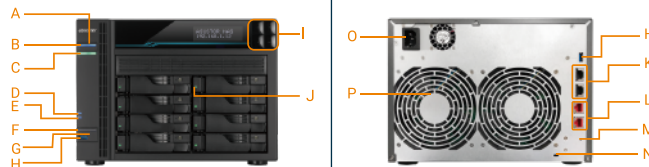

Hardware Specification

LOCKERSTOR 8 (AS6508T)

Processor	Intel ATOM C3538 2.1GHz Quad-Core Processor
Memory	8GB SO-DIMM DDR4 (Expandable. MAX. 32GB)
M.2 Drive Slots	2x M.2 PCIe(NvMe) or SATA3 supported M.2 2280, 2260 and 2242
Internal Disk	8x SATA3 6Gb/s; 3.5"/2.5" HDD/SSD
Network	10 Gigabit Ethernet x2; 2.5 Gigabit Ethernet x2
External Device Interface	2x USB 3.2 Gen 1 (1 x Front ; 1x Rear)
Dimensions (HxWxD)	215.5(H) x 293(W) x 230(D) mm
Weight	6.2 (kg) / 13.67 (lb)
Power	Internal Power Supply: 250W
Operation/Disk Hibernation/Sleep Mode(S3)	66.9W / 37.2W / No Sleep Mode
Volume Type	Single, JBOD, RAID 0/1/5/6/10, RAID 1/5/6/10 + Hot Spare

A. Power Button B. Power LED C. System Status LED D. 2.5-Gigabit Network LEDs E. 10-Gigabit Network LEDs F. USB LED G. One Touch Backup Button H. USB 3.2 Gen1 Ports	I. Control Buttons J. Hard Drive LEDs K. 10-Gigabit RJ45 Ports L. 2.5-Gigabit RJ45 Ports M. Reset Button N. K-Lock O. AC Input P. System Fans

Software & Features

Operating System

- ADM 3.4 Onwards
- Supports Online Firmware Updates

Supported OS

- Windows XP, Vista, 7, 8, 10, Server 2003, Server 2008, Server 2012
- Mac OS X 10.6 and up
- UNIX, Linux, and BSD

Access Control

- Maximum Number of Users: 4096
- Maximum Number of Groups: 512
- Maximum Number of Shared Folders: 512
- Maximum Number of Concurrent Connections: 512
- Supports Windows Active Directory
- Supports Windows Active Directory / LDAP

File Explorer

- Web-based File Management
- ISO File Mounting
- Share Links
- Task Monitor
- Browse Files on Local PC
- Thumbnail Previews
- Data Access via External Optical Drive
- Supports video playback

System Administration

- Log Type:
  - System Log, Connection Log, File Access Log
- Real-time Online User Monitor
- Real-time System Monitor
- User Quota
- Virtual Drive (ISO Mounting, Maximum 16)
- UPS Support

Storage Management

- Support Multiple Volumes with Spare Disks
- Volume Type: Single disk, JBOD, RAID 0, RAID 1, RAID 5, RAID 6, RAID 10
- Support for Online RAID Level Migration

Disk Management

- Scheduled Bad Block Scans
- Scheduled S.M.A.R.T Scans

External Devices

- Supports USB External Storage Devices
- USB Wi-Fi Dongle Support
- Bluetooth Dongle/Speaker Support
- USB Printer Support
- USB DAC/IR Receiver/Keyboard/Mouse Support
- USB CD ROM Drives/DVD ROM Drives/BD-ROM Drives

Energy Control

- Configurable Disk Hibernation and Sleep Mode Wait Time
- Configurable Time Period for Sleep Mode Activation
- Automatic Sleep

Supported Browsers

- Internet Explorer 11 Onwards, Firefox, Chrome, Safari, Microsoft Edge

Network

- TCP/IP (IPv4 & IPv6)
- Link Aggregation: Supports 802.3ad and Six Other Modes for Load Balancing and/or Network Failover
- Jumbo Frame (MTU)
- VLAN
- EZ Connect
- Wireless Network
- DDNS/EZ-Router
- Supports Wake-on-LAN (WOL)
- Supports Wake-on-WAN (WOW)

Network Protocols

- CIFS / SMB, SMB 2.0 / 3.0, AFP, NFS, FTP (Unicore Supported), TFTP, WebDAV, Rsync, SSH, SFTP, iSCSI/IP-SAN, HTTP, HTTPS, Proxy, SNMP, Syslog

Security

- AES 256-Bit Encryption
- Firewall: Prevent Unauthorized Access
- Alert Notifications: E-mail, SMS
- Encrypted Connections: HTTPS, FTP over SSL/TLS, SSH, SFTP, Rsync over SSH
- Built-in Hardware Encryption Engine: AS10/31/32/61/62/63/64/70/ Nimbustor/Lockerstor(AS65) series

Backup Solutions

- Rsync (Remote Sync) Backup
- Cloud Backup
- FTP Backup
- External Backup
- One Touch Backup
- EZ Sync

EZ Sync Manager

- Automatically synchronizes files between a PC and NAS
- Can restore previous versions of files
- Supports file sharing
- AiData now supports accessing EZ Sync files

Network Recycle Bin