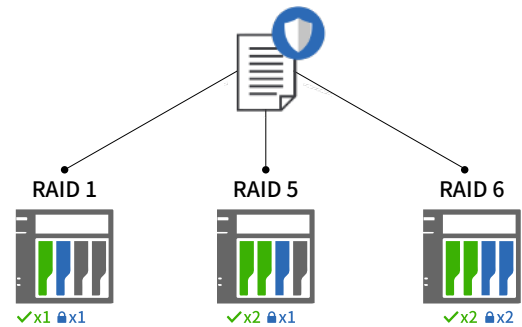

Data Protection Starts with ASUSTOR RAID

ASUSTOR understands that your data is priceless, therefore an ASUSTOR NAS provides different RAID options, giving your data various levels of protection from the moment it is first stored on the NAS. We recommend you plan your storage protection based on your NAS model and number of hard drives. Data protection has never been so simple.