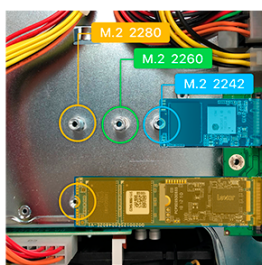

Thumbscrews for easy M.2 SSD installation

Regular screws are difficult to handle

Thumbscrews are easier to manipulate

Two M.2 2280, 2260 or 2242 slots supporting NVMe and AHCI SSDs

Powerful and high efficient cooling design