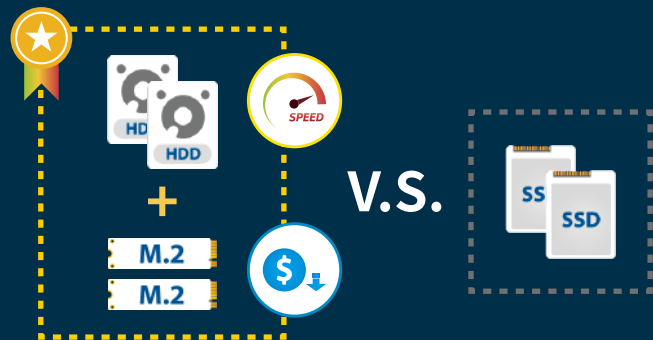

The all new Lockerstor series of NAS feature dual Intel 10-Gigabit Ethernet ports as well as dual Realtek 2.5-Gigabit Ethernet ports. With a managed switch that supports multiple speeds, take advantage of up to 20 gbps of speed with both 10-Gigabit ports or up to 5 gbps on both 2.5-Gigabit ports.

1. Lockerstor NVMe SSD caching increases performance by up to 60%.
2. Lockerstor NVMe SSD caching is faster than if all bays were filled with SATA SSDs while remaining cheaper. With dual 10-Gigabit Ethernet, bottlenecks on NVMe SSDs have been lifted, making the Lockerstor one of the fastest NAS devices ever.