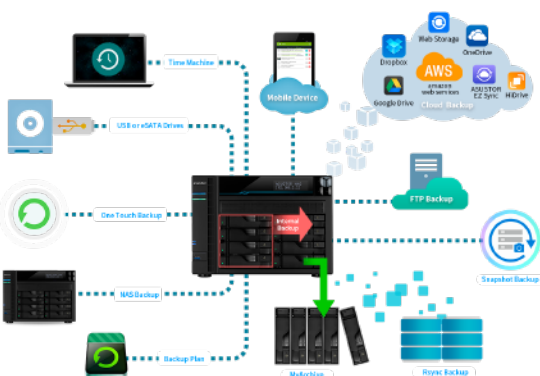

Protected From the Inside and Out

Protect your data from loss, damage and attacks with the Nimbustor 2 and 4. A Nimbustor is better protected by running the Linux-based ADM, employing a built-in firewall, ClamAV Antivirus, MyArchive and ADM's various backup tools help protect ransomware even better.

Access Control

- File/folder/app isolation
- 2-Step Verification
- Wake-on-LAN (WOL)
- Wake-on-WAN (WAN)

Wake Up From Anywhere

The Lockerstor 8 and 10 feature Wake on WAN technology. No specialized equipment or settings are needed to wake the NAS. Simply use ASUSTOR's wide variety of mobile apps, including but not limited to AiMaster, AiMusic, AiVideos and AiData to turn the NAS on or off remotely. Wake on WAN helps protect data by keeping the NAS powered off when not in use; thereby helping to prevent attacks, protects data integrity by remaining powered off during power failures and Wake on WAN also saves electricity, making for an even more efficient NAS.

Comprehensive Backup Solutions

ASUSTOR's comprehensive backup solution provides more than twelve backup options, including, but not limited to Amazon S3, Dropbox, Google Drive, and Onedrive. ASUSTOR Backup Plan for Windows as well as Time Machine for macOS provide easy backups for desktop and laptops while MyArchive removable hard drives provide long term storage. Btrfs is now supported and with Snapshot Center, can take snapshots of your information in the event of unintentional modification. Restore previous versions easily with Snapshot Center.

Network Recycle Bin

- Share folder-based
- Maintains original directory structure and file permission
- On-click restore
- Supports scheduled emptying
- Filtering rules
 - 1. File size
 - 2. File extension
- Deletion Settings
 - 1. File size
 - 2. File date